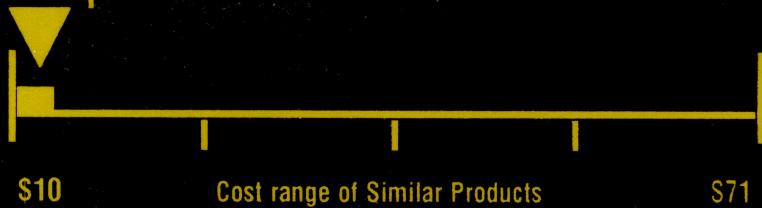

U.S. Government

Federal law prohibits removal of this label before consumer purchase.

ENERGYGUIDE

Clothes Washer
Capacity Class: Standard

Whirlpool Corporation
Model WFW862CH*
Capacity (tub volume): 4.3 cubic feet

Compare **ONLY** to other labels with yellow numbers.
Labels with yellow numbers are based on the same test procedures.

Estimated Yearly Energy Cost
(when used with an electric water heater)

\$13

116 kWh