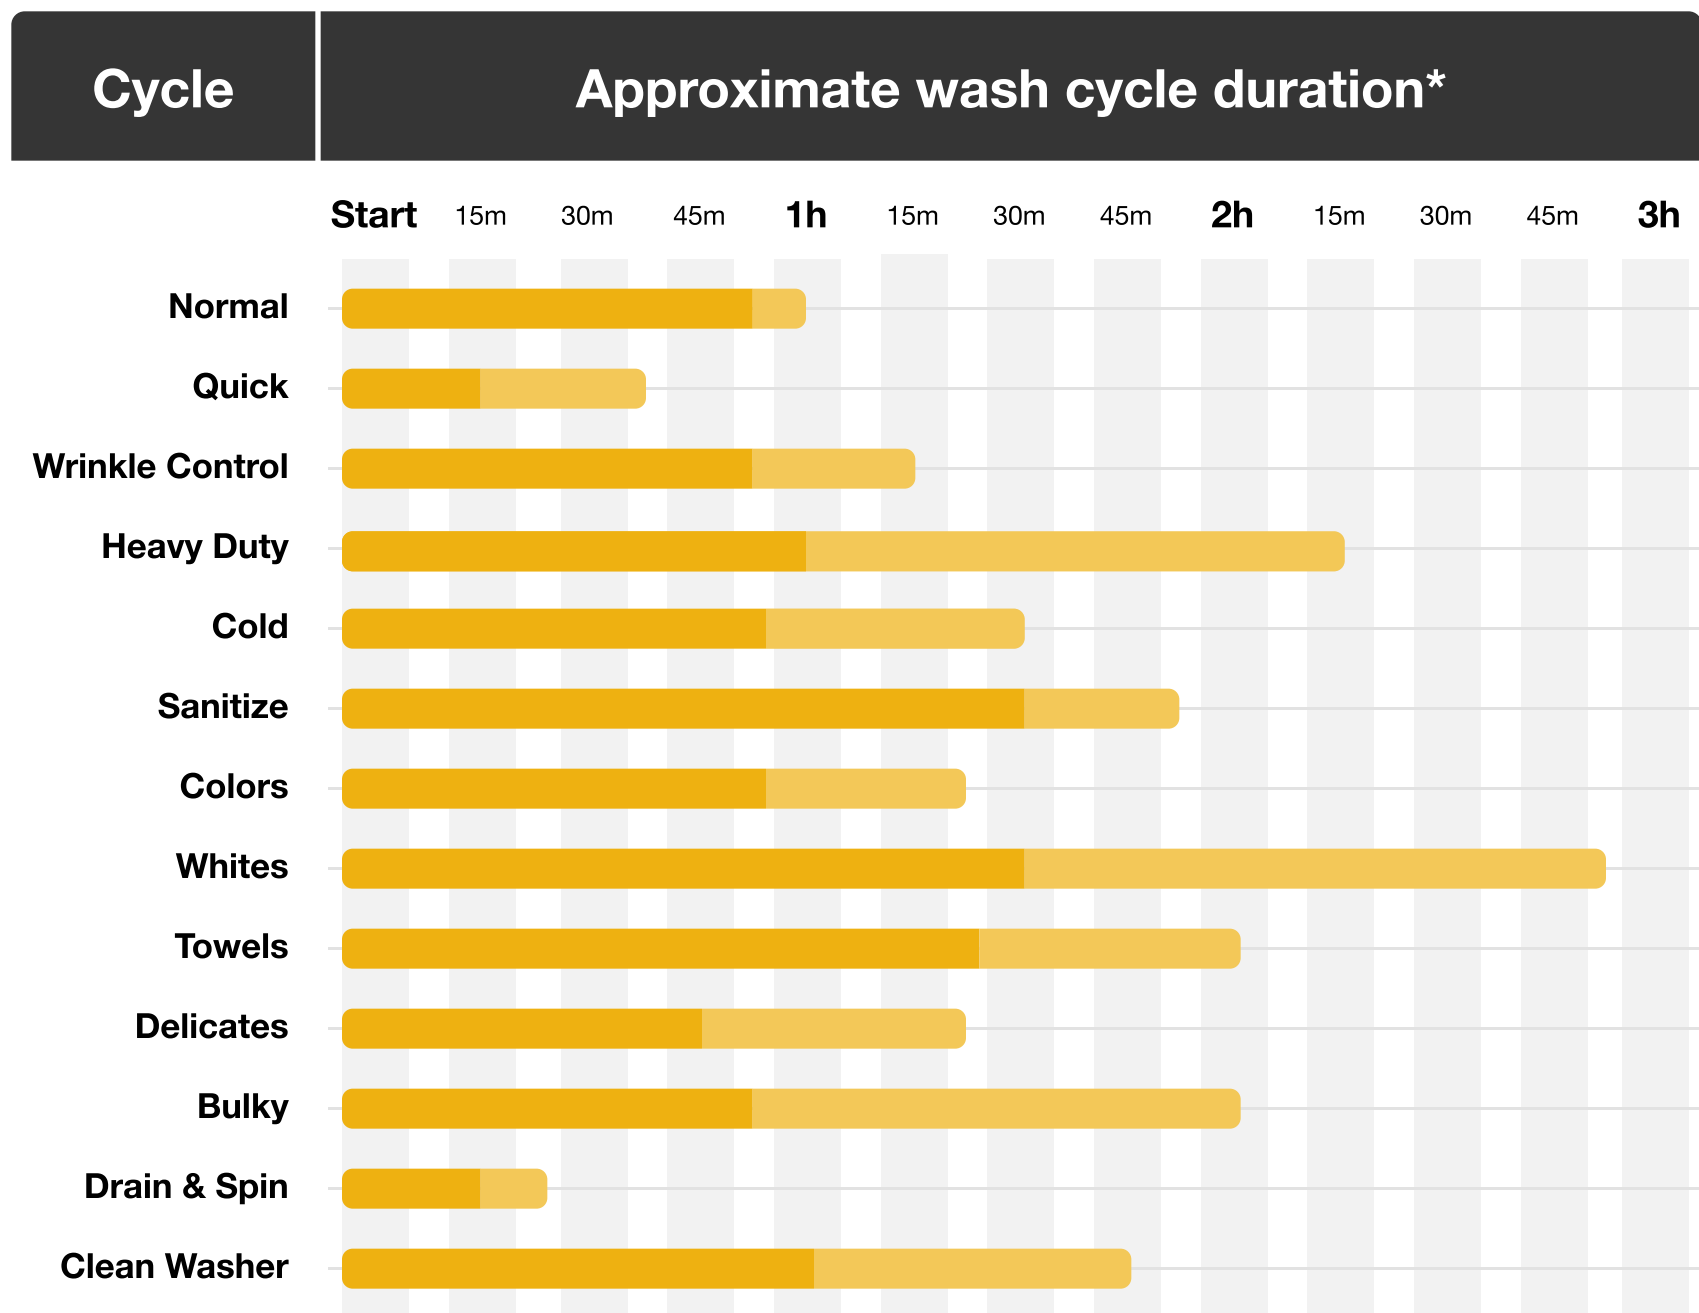

Wash cycle times

How much time do you have while your clothes are washing? Check our chart for an estimate.

Key

- Minimum cycle duration
- Maximum cycle duration

*Cycle times represent Whirlpool® products and may vary by model.